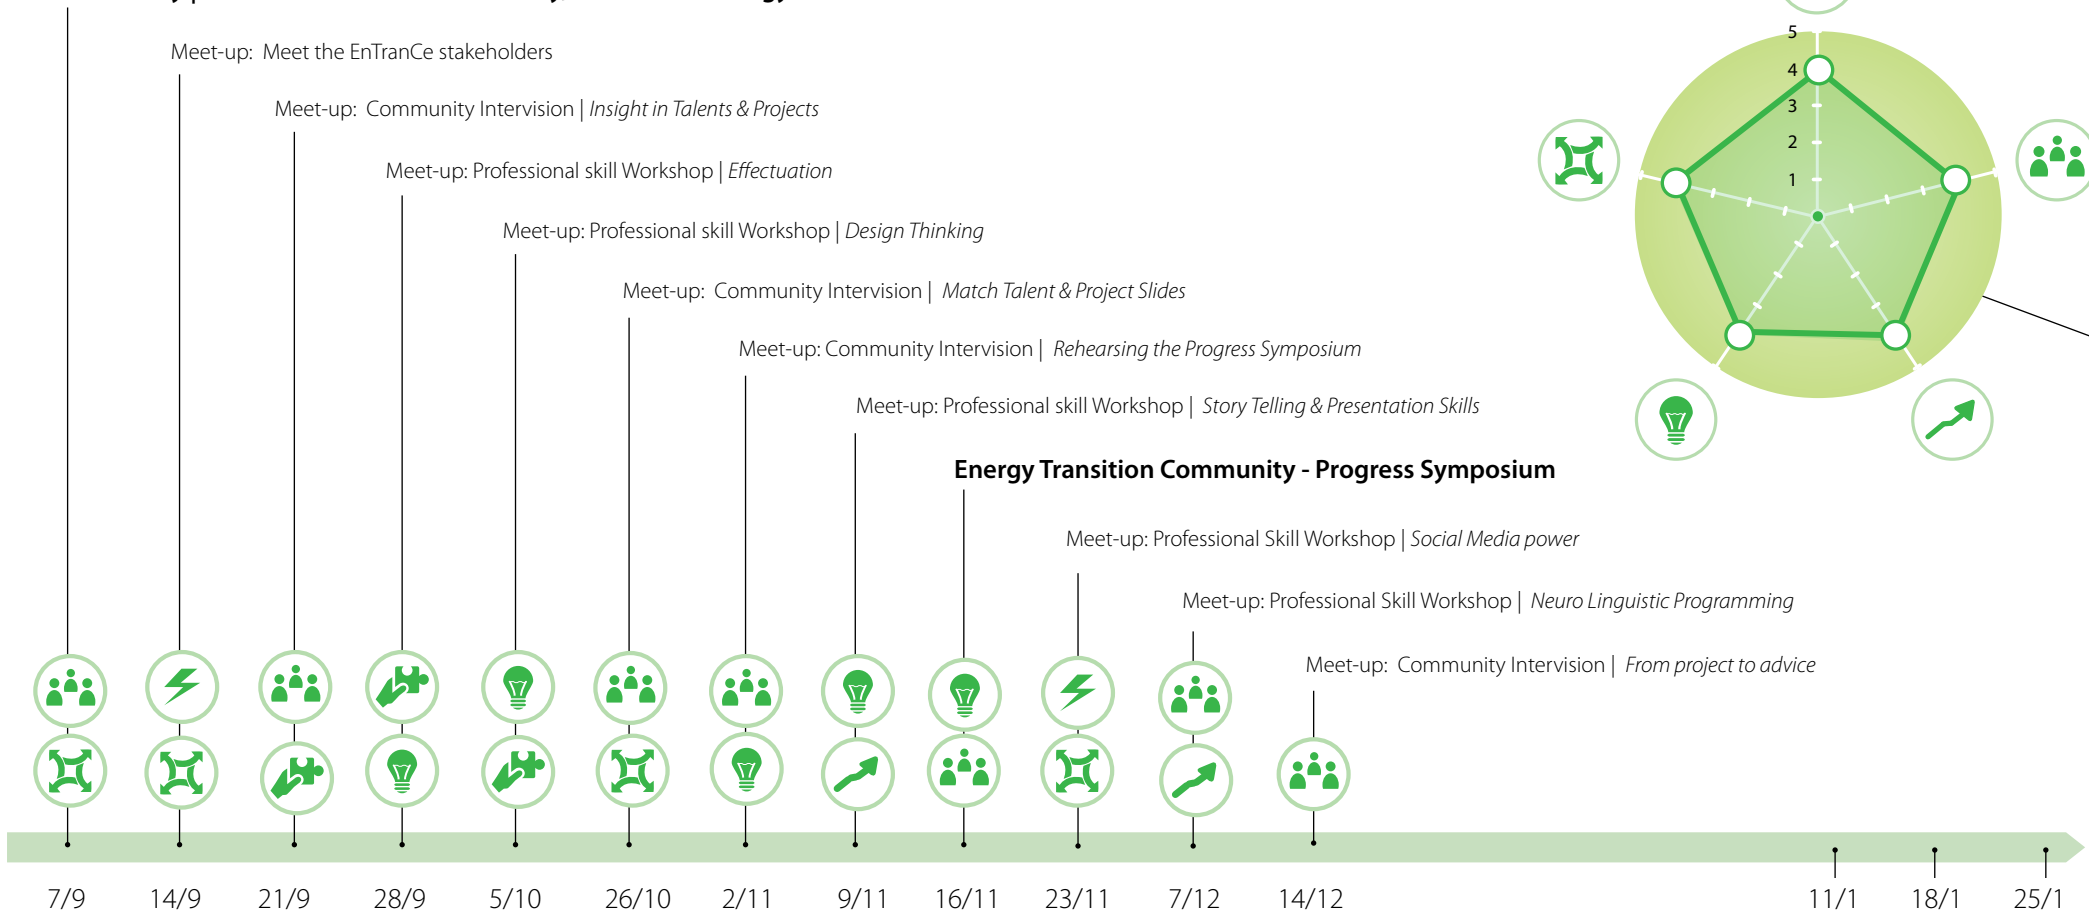

# Ability turbine

## Kick off day | Introduction to the Community, EnTranCe & Energy Transition

**Meet-ups:** On Wednesdays from 12:00 - 14:00 the Energy Transition Community participants gather at EnTranCe for Community Intervention or Professional skill development workshops given by experts.

### Energy Transition Knowledge:

 During the semester participants will take part in the meet-ups and in the Progress & Final Symposium. In addition each participant visits at least 4 external energy related events about which the participant will share his/her findings with the community. Three out of the four visited events need to be organized by Energy Academy Europe, Energy Valley and/or the Centre of Expertise Energy.