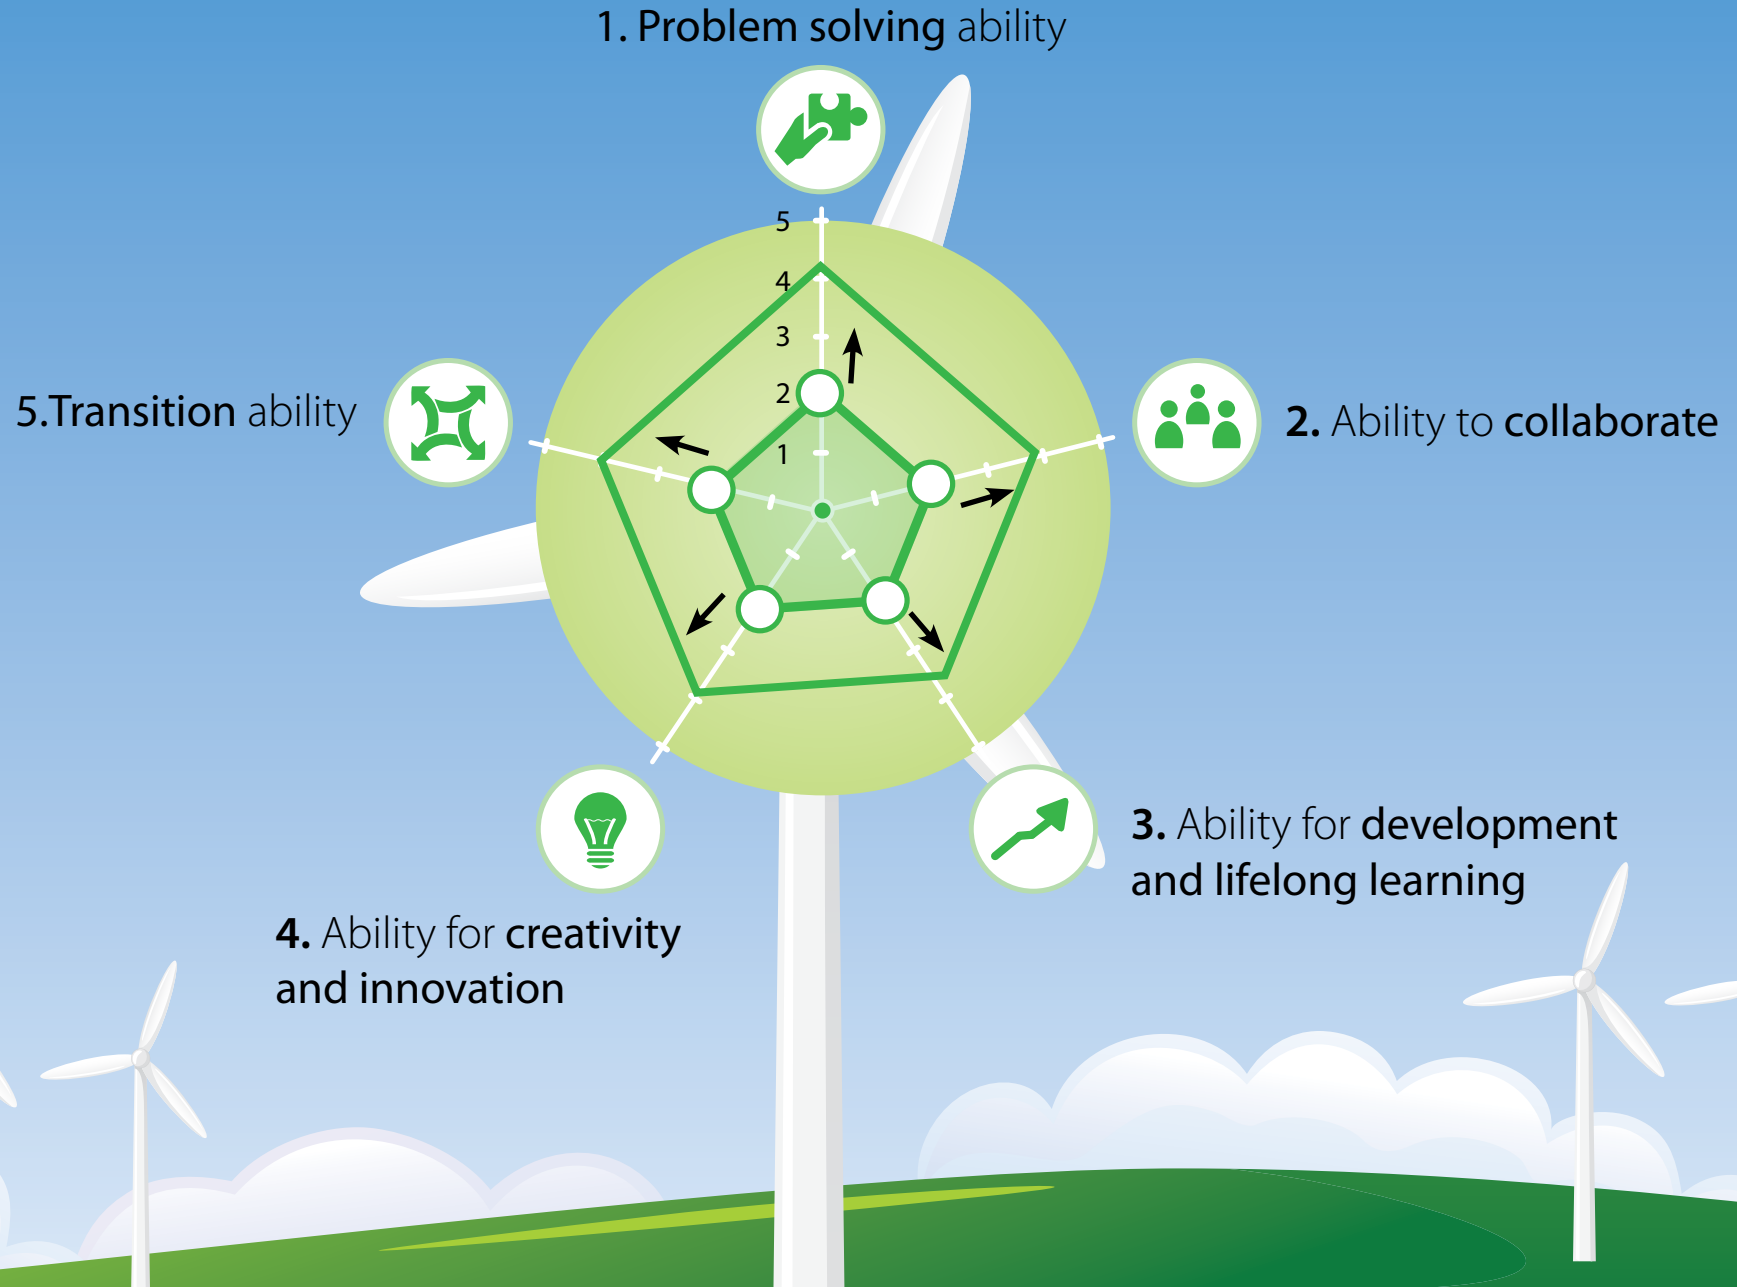

# Ability turbine

## Kick off day | Introduction to the Community, EnTranCe & Energy Transition

**Meet-ups:** On Wednesdays from 12:00 - 14:00 the Energy Transition Community participants gather at EnTranCe for Community Intervention or Professional skill development workshops given by experts.

### Energy Transition Knowledge:

 During the semester participants will take part in the meet-ups and in the Progress & Final Symposium. In addition each participant visits at least 4 external energy related events about which the participant will share his/her findings with the community. Three out of the four visited events need to be organized by Energy Academy Europe, Energy Valley and/or the Centre of Expertise Energy.

## Energy Transition Community - Final Symposium